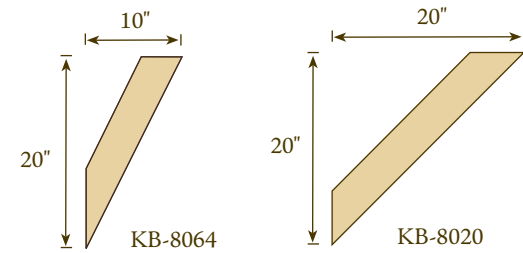

Knee Braces

Knee Braces

part no.	w	x	h	x	proj	description
KB-8045	3"	x	32"	x	20"	Scroll (RS)
KB-8013	3½"	x	16½"	x	16½"	Scroll (RS)
KB-8014	3½"	x	16½"	x	16½"	Scroll (RS)
KB-8021	3½"	x	18"	x	18"	Cove (RS)
KB-8020	3½"	x	20"	x	20"	Straight (RS)
KB-8015	3½"	x	21"	x	21"	Cove (RS)
KB-8016	4"	x	24"	x	12"	Cove (RS)
KB-8024	5"	x	18"	x	12"	Cove (RS)
KB-8024A	5"	x	18"	x	12"	Cove (Majestic)
KB-8055	5"	x	20"	x	20"	Cove (RS)
KB-8025	5¼"	x	16¼"	x	10½"	Cove (RS)
KB-8044	5¼"	x	30"	x	12"	Cove (RS)
KB-8043	5¼"	x	32"	x	12"	Cove (RS)
KB-8057	5½"	x	30"	x	21½"	Cove (RS)
KB-8059	5½"	x	36"	x	16"	Curved (RS)
KB-8056	5¾"	x	20"	x	20"	Cove (RS)
KB-8064	5½"	x	20"	x	10"	Straight (RS)
KB-8069	6"	x	24"	x	18"	Straight (RS)
KB-6724	7¼"	x	67¾"	x	24"	Cove (RS)

Hennis Enterprises, Inc.
3052 North Ventura Avenue
Ventura, CA 93001
888•643•2879
fax 805•643•3143
www.hennisenterprises.com