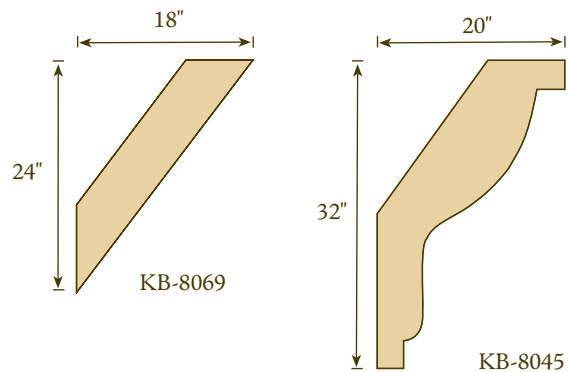

Knee Braces

Knee Braces

part no.	w	x	h	x	proj	description
KB-8045	3"	x	32"	x	20"	Scroll (RS)
KB-8013	3½"	x	16½"	x	16½"	Scroll (RS)
KB-8014	3½"	x	16½"	x	16½"	Scroll (RS)
KB-8021	3½"	x	18"	x	18"	Cove (RS)
KB-8020	3½"	x	20"	x	20"	Straight (RS)
KB-8015	3½"	x	21"	x	21"	Cove (RS)
KB-8016	4"	x	24"	x	12"	Cove (RS)
KB-8024	5"	x	18"	x	12"	Cove (RS)
KB-8024A	5"	x	18"	x	12"	Cove (Majestic)
KB-8055	5"	x	20"	x	20"	Cove (RS)
KB-8025	5¼"	x	16¼"	x	10½"	Cove (RS)
KB-8044	5¼"	x	30"	x	12"	Cove (RS)
KB-8043	5¼"	x	32"	x	12"	Cove (RS)
KB-8057	5½"	x	30"	x	21½"	Cove (RS)
KB-8059	5½"	x	36"	x	16"	Curved (RS)
KB-8056	5¾"	x	20"	x	20"	Cove (RS)
KB-8064	5½"	x	20"	x	10"	Straight (RS)
KB-8069	6"	x	24"	x	18"	Straight (RS)
KB-6724	7¼"	x	67¾"	x	24"	Cove (RS)

Hennis Enterprises, Inc.
3052 North Ventura Avenue
Ventura, CA 93001
888•643•2879
fax 805•643•3143
www.hennisenterprises.com