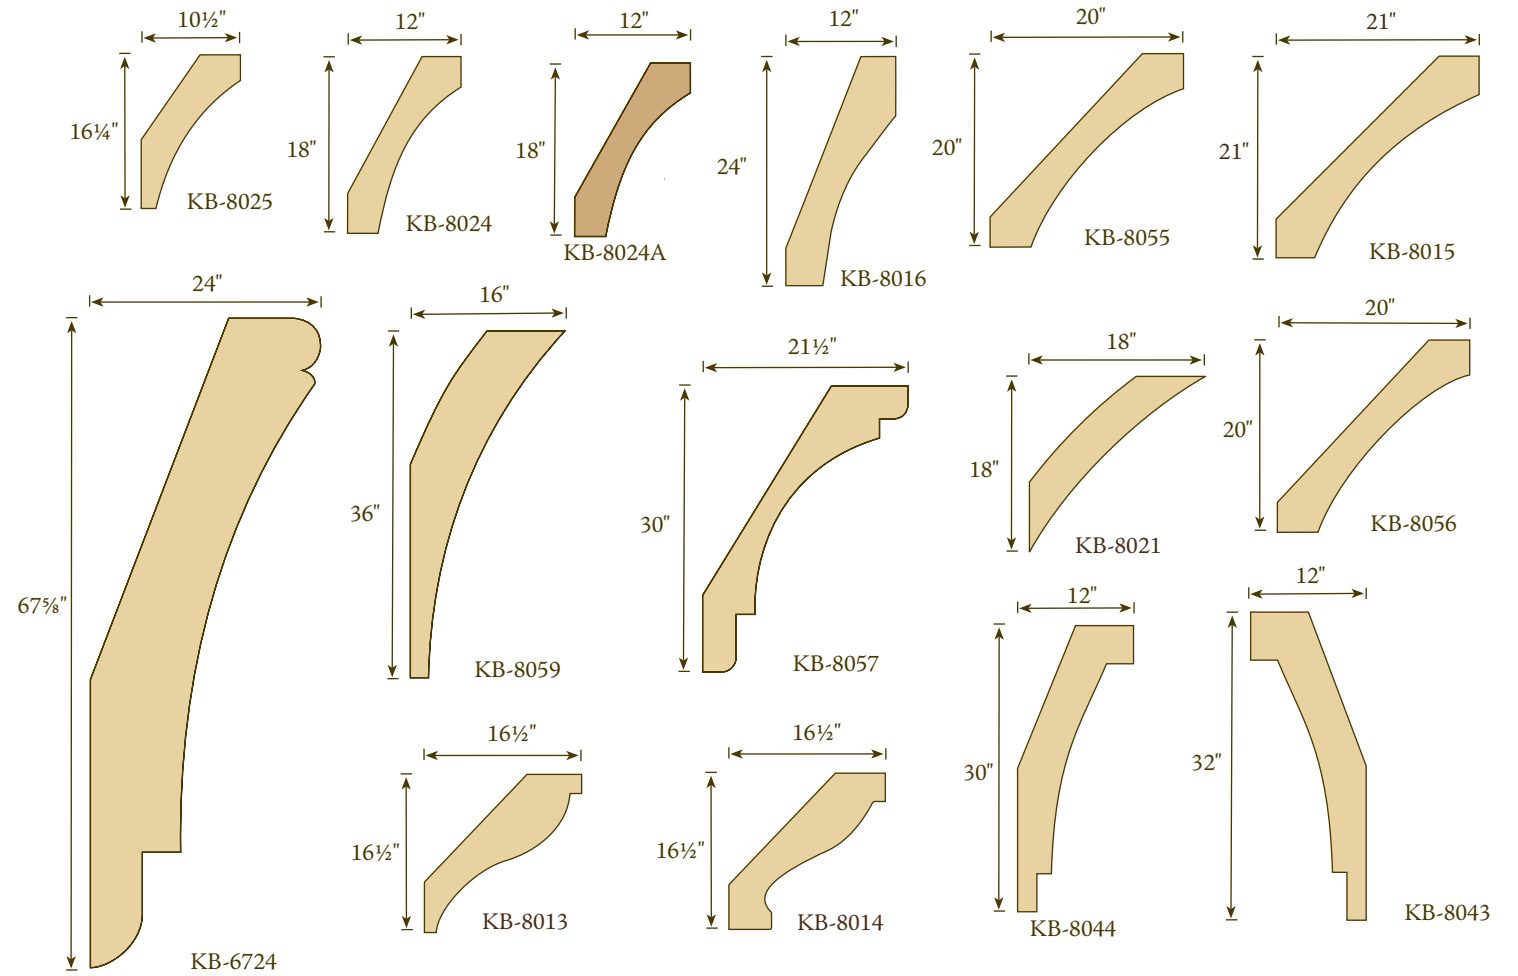

Knee Braces

Knee Braces

part no.	w	x	h	x	proj	description
KB-8045	3"	x	32"	x	20"	Scroll (RS)
KB-8013	3½"	x	16½"	x	16½"	Scroll (RS)
KB-8014	3½"	x	16½"	x	16½"	Scroll (RS)
KB-8021	3½"	x	18"	x	18"	Cove (RS)
KB-8020	3½"	x	20"	x	20"	Straight (RS)
KB-8015	3½"	x	21"	x	21"	Cove (RS)
KB-8016	4"	x	24"	x	12"	Cove (RS)
KB-8024	5"	x	18"	x	12"	Cove (RS)
KB-8024A	5"	x	18"	x	12"	Cove (Majestic)
KB-8055	5"	x	20"	x	20"	Cove (RS)
KB-8025	5¼"	x	16¼"	x	10½"	Cove (RS)
KB-8044	5¼"	x	30"	x	12"	Cove (RS)
KB-8043	5¼"	x	32"	x	12"	Cove (RS)
KB-8057	5½"	x	30"	x	21½"	Cove (RS)
KB-8059	5½"	x	36"	x	16"	Curved (RS)
KB-8056	5¾"	x	20"	x	20"	Cove (RS)
KB-8064	5½"	x	20"	x	10"	Straight (RS)
KB-8069	6"	x	24"	x	18"	Straight (RS)
KB-6724	7¼"	x	67¾"	x	24"	Cove (RS)

Hennis Enterprises, Inc.
3052 North Ventura Avenue
Ventura, CA 93001
888•643•2879
fax 805•643•3143
www.hennisenterprises.com